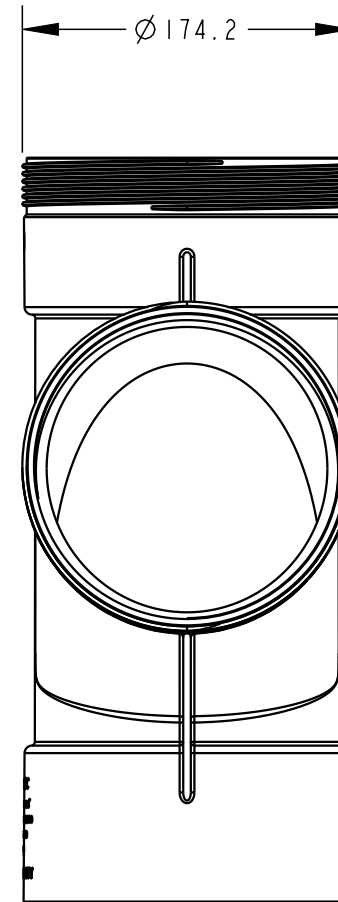

**PLASTEC**  
DWV DN150x66  
BEP-PVC LN23800  
AS/NZS1260  
W  
**HEAVY DUTY**

**PLASTEC**  
INNOVATIVE PLUMBING SOLUTIONS

2-4 Enterprise Street  
Caloundra QLD 4551 Australia

[www.plastec.com.au](http://www.plastec.com.au)