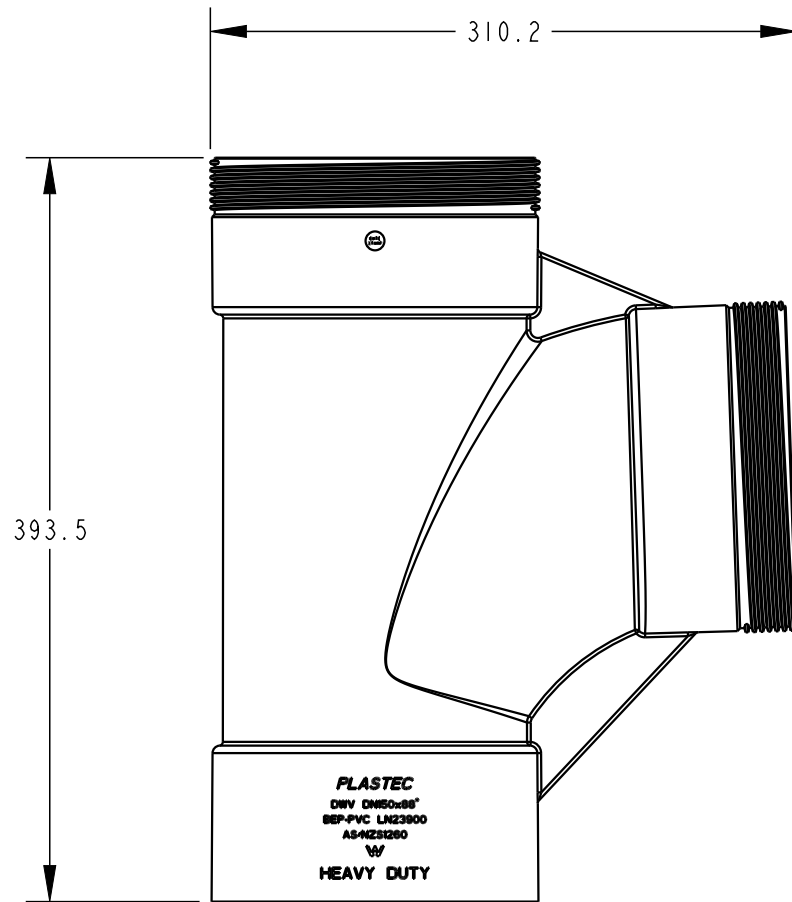

**PLASTEC**  
DWV DN150x66  
BEP-PVC LN23800  
AS/NZS1260  
W  
**HEAVY DUTY**

**PLASTEC**  
INNOVATIVE PLUMBING SOLUTIONS

2-4 Enterprise Street  
Caloundra QLD 4551 Australia

[www.plastec.com.au](http://www.plastec.com.au)