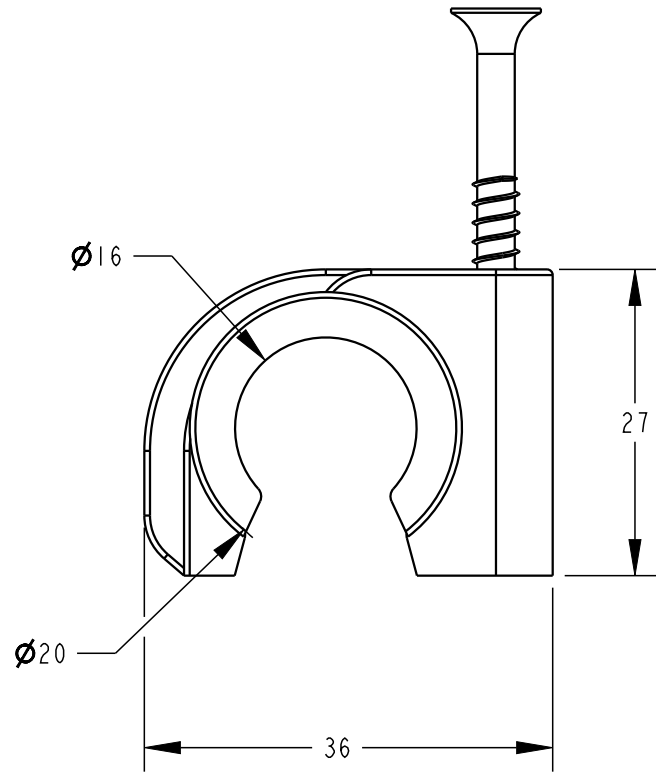

PLASTEC
INNOVATIVE PLUMBING SOLUTIONS

2-4 Enterprise Street
Caloundra QLD 4551 Australia

www.plastec.com.au

Tel: 61 7 5413 4444
Fax: 61 7 5491 8918

20919

PLASTEC
INNOVATIVE PLUMBING SOLUTIONS

2-4 Enterprise Street
Caloundra QLD 4551 Australia