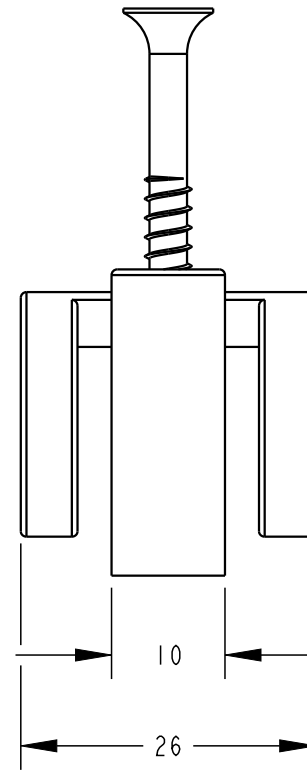

PLASTEC
INNOVATIVE PLUMBING SOLUTIONS

2-4 Enterprise Street
Caloundra QLD 4551 Australia

www.plastec.com.au

Tel: 61 7 5413 4444
Fax: 61 7 5491 8918

20919

PLASTEC
INNOVATIVE PLUMBING SOLUTIONS

2-4 Enterprise Street
Caloundra QLD 4551 Australia