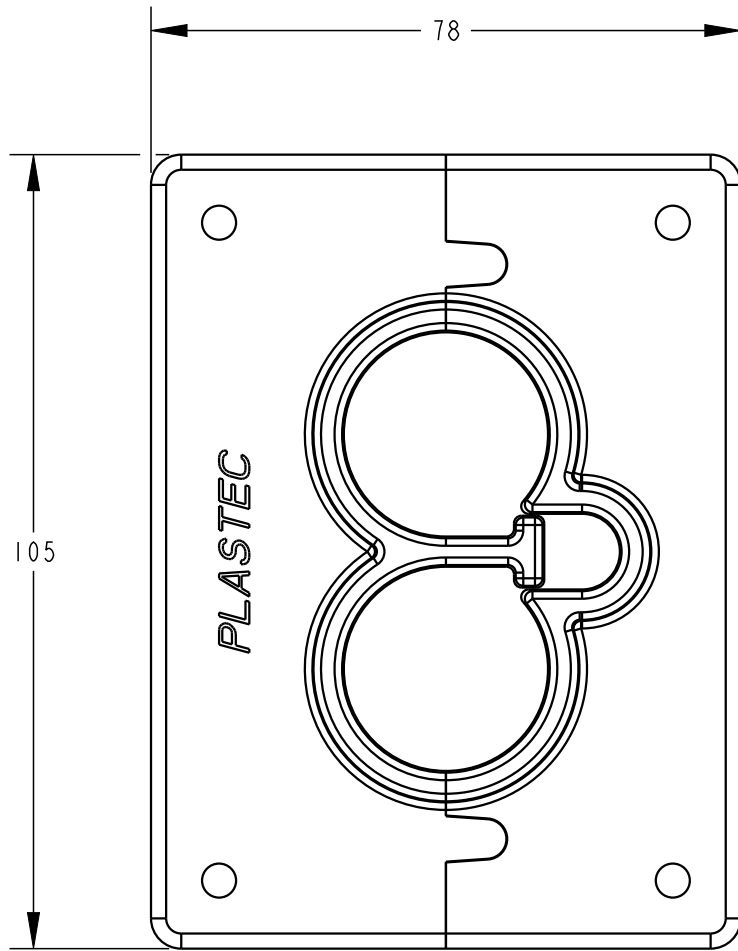

PLASTEC

**PLASTEC**  
INNOVATIVE PLUMBING SOLUTIONS

2-4 Enterprise Street  
Caloundra QLD 4551 Australia

[www.plastec.com.au](http://www.plastec.com.au)

Tel: 61 7 5413 4444  
Fax: 61 7 5491 8918

21023

**PLASTEC**  
INNOVATIVE PLUMBING SOLUTIONS