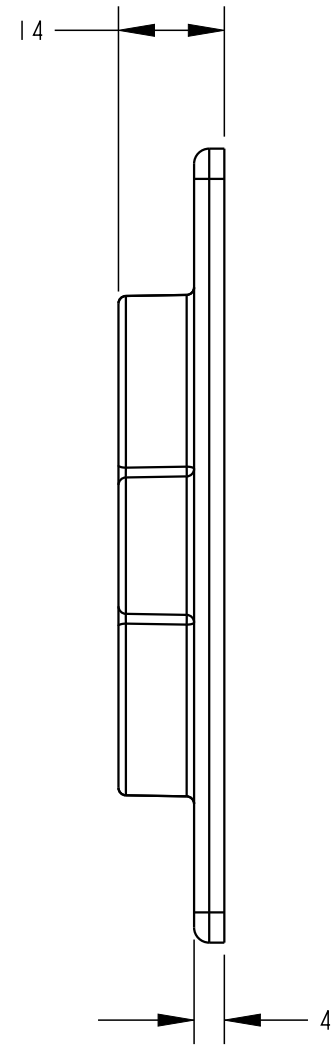

PLASTEC

**PLASTEC**  
INNOVATIVE PLUMBING SOLUTIONS

2-4 Enterprise Street  
Caloundra QLD 4551 Australia

[www.plastec.com.au](http://www.plastec.com.au)

Tel: 61 7 5413 4444  
Fax: 61 7 5491 8918

21023

**PLASTEC**  
INNOVATIVE PLUMBING SOLUTIONS

2-4 Enterprise Street  
Caloundra QLD 4551 Australia

[www.plastec.com.au](http://www.plastec.com.au)

Tel: 61 7 5413 4444  
Fax: 61 7 5491 8918

21023