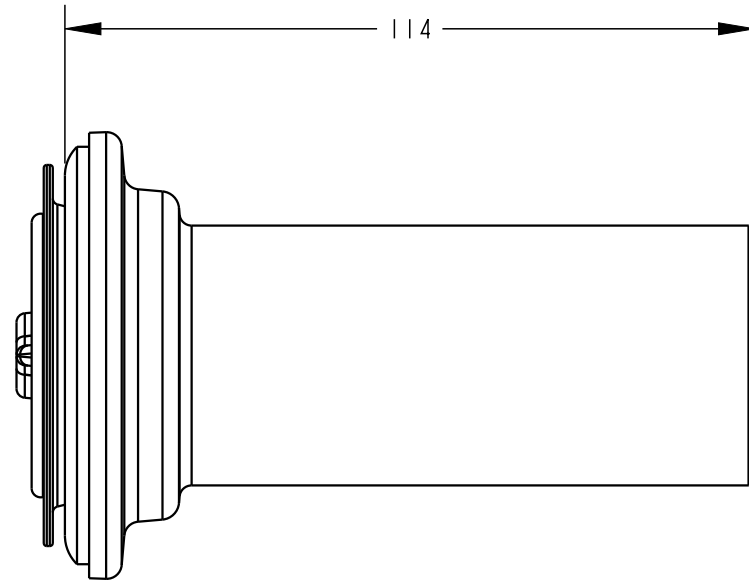

PLASTEC
INNOVATIVE PLUMBING SOLUTIONS

2-4 Enterprise Street
Caloundra QLD 4551 Australia

www.plastec.com.au

Tel: 61 7 5413 4444
Fax: 61 7 5491 8918

21059

PLASTEC
INNOVATIVE PLUMBING SOLUTIONS

2-4 Enterprise Street
Caloundra QLD 4551 Australia