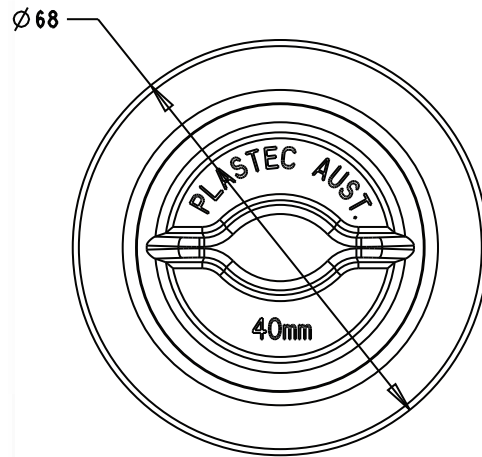

## Plug & Waste 40x75mm S/S Wh

- Length measurement is total height of threaded waste
- Pressed stainless steel
- Plastic grate
- PVC plug

### Measurements (mm)

ID	Ø (MM)	CTN QTY
11762	40	50