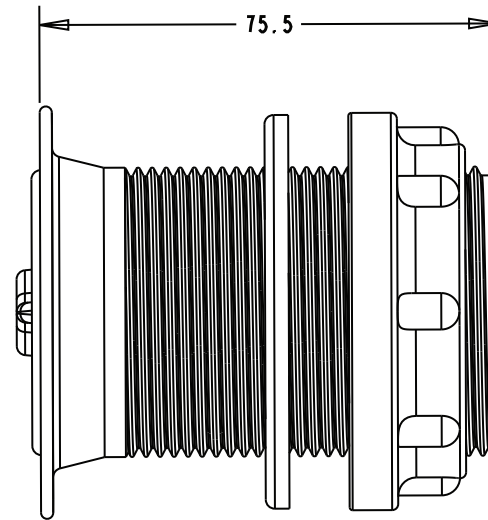

## Plug & Waste 40x75mm S/S Wh

- Length measurement is total height of threaded waste
- Pressed stainless steel
- Plastic grate
- PVC plug

### Measurements (mm)

ID	Ø (MM)	CTN QTY
11762	40	50